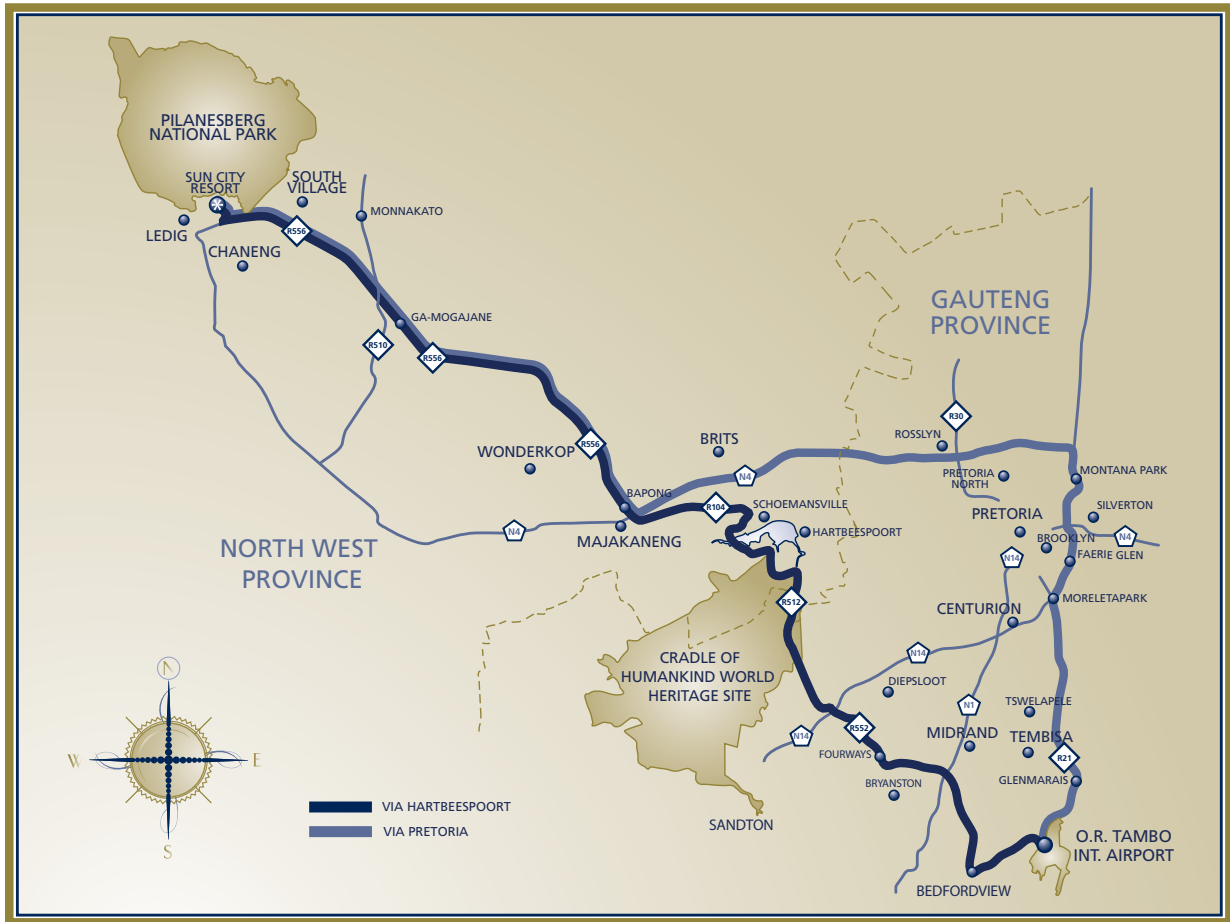

How to get to Sun City

FROM O.R. TAMBO TO SUN CITY VIA PRETORIA

1. Head southwest on O.R. Tambo Airport Rd
2. Turn left toward Exit 46
3. Slight left onto the R21 N ramp to City Center/Kempton Park/Pretoria
4. Merge onto R21
5. Take exit 134 for N1 N toward Polokwane
6. Continue on the ramp and merge onto N1, continue for 22.2 km
7. Take exit 156 to merge onto N4 toward Rustenburg, continue for 63.6 km
8. Take the exit toward R556
9. Turn right onto R556, continue for 76.1 km
10. Sun City will be on the right

FROM O.R. TAMBO TO SUN CITY VIA HARTBEEPOORT

1. Head southwest on O.R. Tambo Airport Rd
2. Turn left toward exit 46
3. Take exit 46 on the right to merge onto R24 toward Johannesburg
4. Take the exit onto R24, continue for 1.7 km
5. Take exit 113 for N3 S/N12 toward M2/Kimberley/Germiston/Durban
6. Keep right at the fork, follow signs for N3
7. Turn left onto N3, continue for 15.0 km
8. Continue onto N1 Western Bypass for 7.7 km
9. Take exit 95 toward R511
10. Slight right onto William Nicol Dr
11. Take the ramp onto Witkoppen Rd
12. Turn right onto Cedar Rd, continue for 4.5 km
13. Continue onto 6th Rd/R552 for 4.1 km
14. Turn left onto R114/R552
15. Take the 1st right onto 6th Rd/R552
16. Turn right onto Malibongwe Dr/R512 and follow for 20.5 km
17. Turn left to stay on R512
18. Continue on R512 for 9.1 km
19. Turn left onto R104, continue for 16.2 km
20. Take the exit toward R556
21. Turn right onto R556, continue for 76.1 km
22. Sun City will be on the right